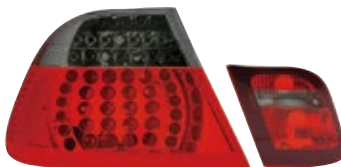

↓ **TPOBM024-U200L/R** 05,'98-'08,'01  
RED&CLEAR LENS 4D

**REAR LAMP**  
L:  
R:  
REPLACEMENT

↓ **TPOBM036-U1002** 09,'01-'03,'05  
RED&WHITE&RED LENS 4D

**REAR LAMP** PERFORMANCE

↓ **TPOBM107-BEDE4-E** 09,'01-'03,'05  
RED&SMOKE LENS 4D EUROPE TYPE