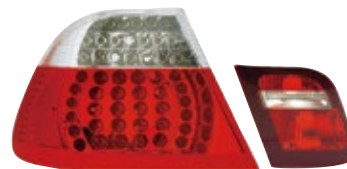

3 SRS E46

↓ **TPOBM107-BERE4-E** 09,'01-'03,'05
RED&WHITE CRYSTAL LENS 4D EUROPE TYPE

(LED) REAR LAMP PERFORMANCE

↓ **TPOBM107-BESE4-E** 09,'01-'03,'05
ALL SMOKE LENS 4D EUROPE TYPE