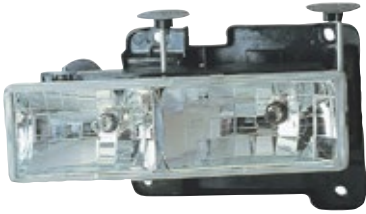

CK

↓ TPOGM224-B0012

'88-'02

(CRYSTAL)(W/BULB)